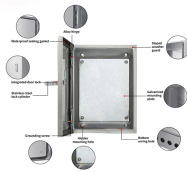

Discover the steps to configure ONU and simplify WiFi network setup for seamless connectivity.

Fiber Optical Line Terminal (OLT) from Cambium Networks is a Passive Optical Network (PON), which connects to a core switch by an Ethernet cable or a fiber cable.