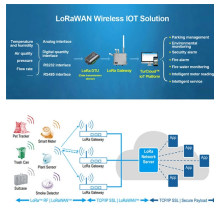

Discover Child of Light mods, tutorials, questions, requests, and fan discussions. Also known as CoL, this is the go-to hub for custom content and help.

Exit Steam and ensure it is not running in the background. Go to <Steam-folder>steamapps. Open appmanifest_256290.acf. Change the language to latamspanish: ...