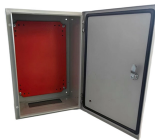

Distribution Boxes. Read more.

MISTRAL 65 IP65 24 MOD SURF T/LID W/E& N ABB
(Bx4) €60.99

We manufacture a wide portfolio of products ranging from complete Package Substation to the smallest MCB Panel for domestic use. We also offer our services to the design and production of low voltage ...