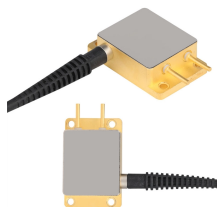

Access to Intuit Assist is available at no additional cost at this time. Pricing, terms, conditions, special features and service options are subject to change without notice. ...