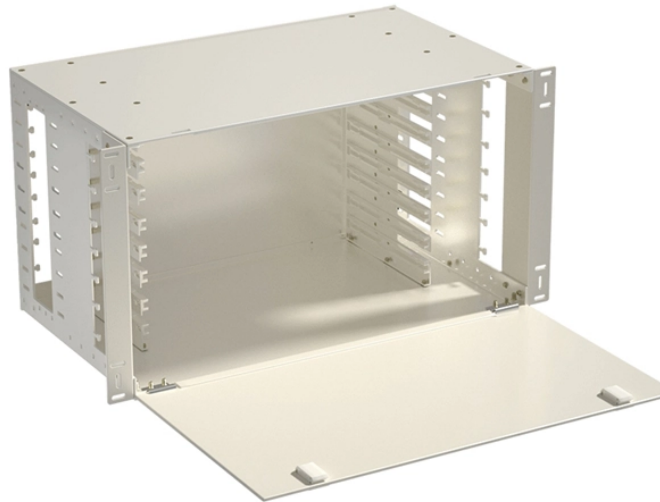

How much does a Jiyue electrical distribution box manufacturer quote

How much does a Jiyue electrical distribution box manufacturer quote

Upgrade your Power Distribution Cabinet & Box with the elegant and durable Distribution Box Price. Power distribution cabinet & box price varies by specs, OEM requirements, and factory volume.

Three scenario cards illustrate typical quotes based on common home configurations and regional factors. Basic: 100A indoor replacement — Panel, new breakers, basic wiring; 6-8 hours; ...

Junon is a manufacturer with Distribution Box. We provide Metal Consumer Unit Enclosure. You can browse related products and initiate consultations on our website.

An AC distribution box is a critical device for controlling and distributing alternating current (AC) electrical power within an electrical system. Acting as a central hub, it receives the power supply and facilitates ...

At present, the company's main products are standard power distribution boxes, standard power distribution cabinets, standard power box tripods, and can also be customized for ...

A power distribution cabinet is a device used to store and distribute electrical power. It typically contains a breaker panel, fuses, and other devices used to regulate the flow of electricity.