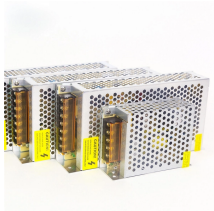

How much does a 24-pin 3M junction box cost

Junction box costs range from low-price indoor models (\$10-\$60) to weatherproof units (\$70-\$450), with installation averaging \$100-\$300 depending on location and materials.

Junction box installation costs \$100 to \$300 for parts and labor, depending on the installation location, accessibility, and the electrical box size, material, and indoor or outdoor rating.

What's the cheapest option available within Boxes & Brackets? Check out our lowest priced option within Boxes & Brackets, the 14 cu. in. PVC Old Work Electrical Outlet Box (1-Gang) by Carlon.

Boston Scientific Clearsign™ Junction Box 3M (10ft) 2001250 \$10,999.00 SKU: LABSYSTEM PRO EP

Choose from our selection of junction boxes, including over 2,800 products in a wide range of styles and sizes. Same and Next Day Delivery.