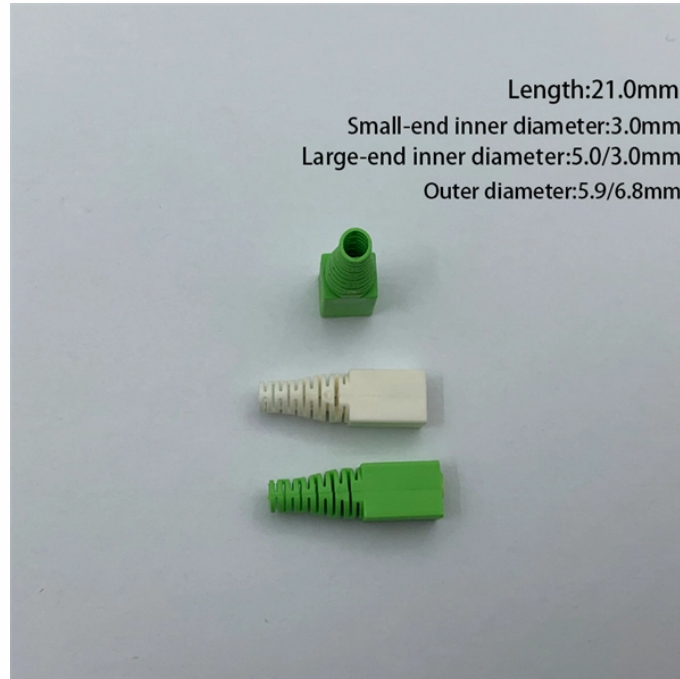

Hot-swap power distribution unit 1200mm deep export price quote

Hot-swap power distribution unit 1200mm deep export price quote

A reliable power supply is the backbone of any data centre, encompassing the main power supply, UPS systems, sub-distributors, and extending to the socket systems in IT racks.