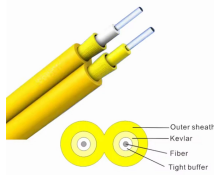

The tender awards a total of 1,500 MW of firm capacity comprising two distinct categories: 975 MW of renewable energy with integrated storage (65% of total) and 525 MW of non ...