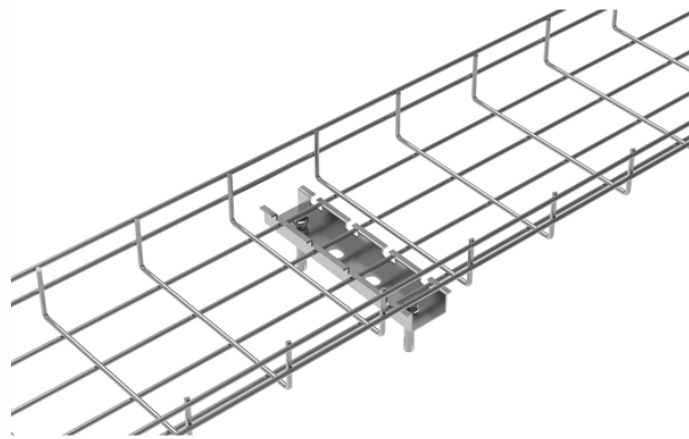

High-precision optical power meter with dynamic range of 35dB wholesale available