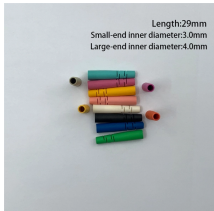

Our benchtop optical power and energy meters are plug and play compatible with our wide range of calibrated optical sensors for the highly accurate and repeatable optical measurements required in ...

It's two and a half metres high and one metre wide. The corn grew waist-high (= as high as a person's waist) in the fields. high The garden is surrounded by a high wall. tall Mount Everest is the world's ...

Wsee Olp-35 Optical Power Meter Original Jdsu Laser Optic Power Meter, Find Details and Price about Power Meter Optical Power Meter from Wsee ...

One of the most innovative optical fiber sensors, the Optical power meter integrates with the fiber optic pressure gauge for real-time precision monitoring in high-demand environments.

Wholesale, Dropshipping, Bulk Buy, Manufacturer, Supplier, Sourcing, OEM/ODM, Online Shopping, Komshine High-Precision Optical Power Meter Optical Cable Line Tester, Model: KPM-35-C/-50DBM ...

If something is high, it is a long way above the ground, above sea level, or above a person or thing. I looked down from the high window. The bridge was high, jacked up on wooden piers. The sun was ...

high implies marked extension upward and is applied chiefly to things which rise from a base or foundation or are placed at a conspicuous height above a lower level.

GAOTek performance competitive fiber optic power meter should provide highly accurate and precise measurements of optical power levels. This accuracy is crucial for ensuring reliable and consistent ...