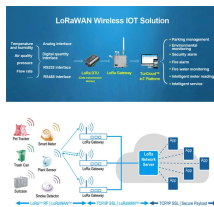

YB series box type substation, also known as a prefabricated substation, is a factory prefabricated indoor and outdoor compact distribution equipment consisting of high-voltage switchgear, distribution ...