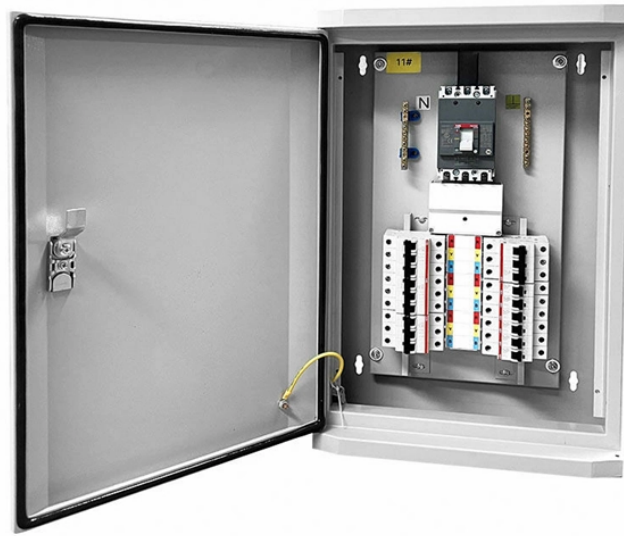

Guatemalan large-core fiber OM5

Guatemalan large-core fiber OM5

OM5 fiber, also known as WBMMF (wideband multimode fiber), is the newest type of multimode fiber, and it is backwards compatible with OM4. It has the same core size as OM2, OM3, ...