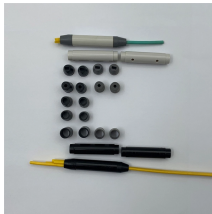

Kartonplast of Guatemala S.A (KPG) is a global manufacturer and supplier of solutions in corrugated plastic cardboard. We are currently leaders in the manufacture of boxes anchored in plastic ...