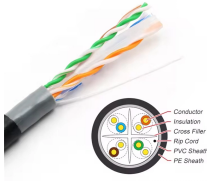

Manage locally or remotely through the Cloud for simple yet powerful control of your network anytime, anywhere. A 1-year subscription is included.