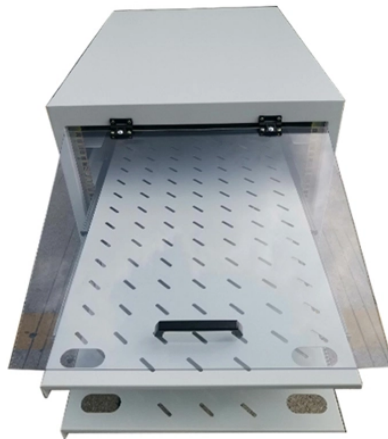

Gigabit PoE Intelligent Switch

Gigabit PoE Intelligent Switch

Compliant with the 802.3af/at PoE+ standard, TL-SG705P supports up to 30 W on each PoE port. The total 65 W PoE power budget * for the 4× PoE+ ports opens up a wide range of applications, such as ...

Our 8 port gigabit smart managed switch gives you the power to customize your network. High Cost-effectiveness: Reduce setup time and ongoing maintenance costs with our plug-and-play Cloud ...

The device features 8 Gigabit PoE ports and 2 Gigabit RJ45 ports, complying with IEEE 802.3, IEEE 802.3u, and IEEE 802.3x standards. The RJ45 ports support 10/100/1000Mbps auto-negotiation. In ...

Manage locally or remotely through the Cloud for simple yet powerful control of your network anytime, anywhere. A 1-year subscription is included.

Product Description A black metal desktop switch with 5 gigabit ports, including 4 PoE+ for effortless device connectivity.