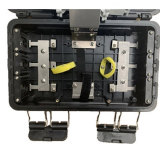

Looking for delicious party food to feed a crowd or catering for your next business meeting, special occasion, or game day party? Subway Catering is the answer. Order Online today and choose pick ...