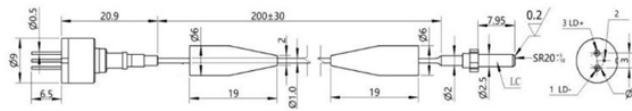

Georgian stepped steel cable tray

Dimensions:

Georgian stepped steel cable tray

Choose from our selection of wire cable trays, including over 850 products in a wide range of styles and sizes. Same and Next Day Delivery.

RSP Supply offers a comprehensive selection of cable tray systems and accessories designed for reliable cable management in demanding commercial and industrial environments.

The flexible coupler provides easy installation without measuring and cutting cable tray side rails. Once installed, the coupler allows for electrical continuity, therefore eliminating the requirement for a ...