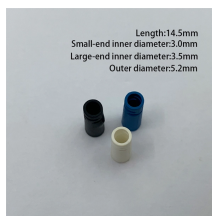

Use high-speed CF card as the storage, more stable, anti-shock compared with ordinary hardware, so works more reliable.