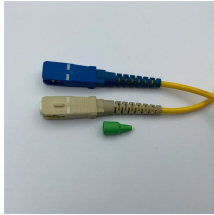

7 output channels Protection Relay Test Set K1040 from chinese supplier, Kingsine Electric Automation Co., Ltd..