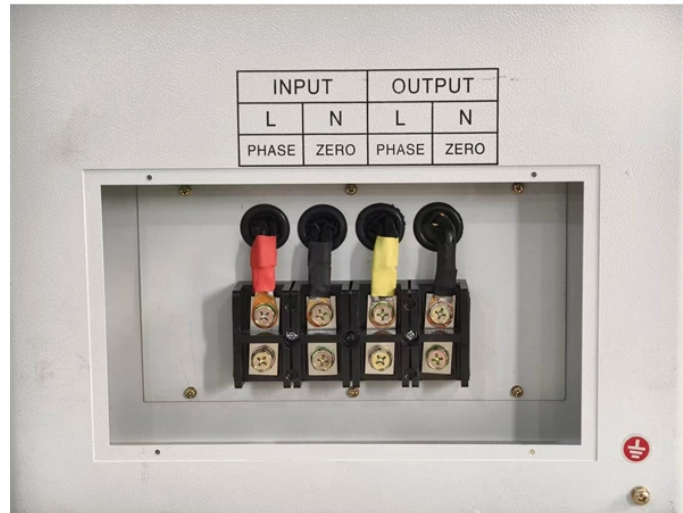

Full-curve cable tray elbow

Full-curve cable tray elbow

Durable Cope Trof elbow fitting offers secure cable support and easy installation in tight spaces.

The 90° Vertical Elbow provides essential support and enables seamless cable management throughout your cable routing system. All fittings have 3" tangents at the end of curved side rails

The nVent CADDY Wire Basket Tray PreForm Elbow 90° is a precision-engineered solution designed to streamline cable tray installations when a directional change is needed.

HellermannTytonGÇÖs low voltage raceway (TSR) is a one piece, non-metallic, adhesive backed, latching raceway designed to aesthetically organize and route communications wires, including high ...

The aluminum I-beam design of ITray is perfect for industrial installations with large diameter cables in long span situations, minimizing total tray width and creating a smooth transition between straight ...