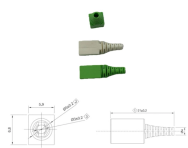

Choose from our selection of cable trays, including over 850 products in a wide range of styles and sizes. Same and Next Day Delivery.