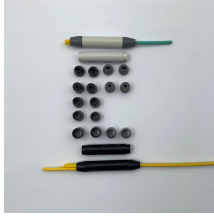

Flat-top air duct cable tray

Our best selling and most versatile labor saving Wire Tray system and cabletraycable management systems is the 201 Series Snake Tray Cable Tray-Wire Tray . It can be mounted below access ...

As a less-expensive alternative to conduit, and a stronger alternative than wire basket, and superior to generic tray, the Snap Track cable tray system saves on ...

An "H" frame constructed of Unistrut and 8-H Base P bases are used to support ductwork or cable trays on flat roofs. The unique design allows a sturdy support without penetrating or causing damage to ...