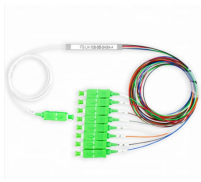

Indzawo Optic Connect

Fixed distribution box on square tube

Fixed distribution box on square tube

XR3 fittings are designed with a patented feature that contours the metal shield. This creates electrical continuity throughout the system. The XR3 fitting requires minimal torque for easy fitting installation. ...

The RACO Steel 3-Box Fixed Position Electrical Box Mounting Bracket is for use with 2-1/2-inch or 3-1/2-inch studs. Use it for indoor, noncorrosive environments only.

Depending on the boundary conditions on the square tube and load (s) applied, the square tube will deflect in different ways. The three common boundary conditions that can be applied for a beam are ...

General Technical Particulars for LT Distribution Boxes : - The L.T. Distribution Boxes should be of the dimensions as per the drawing & details in the table furnished.

Metals Depot stocks hundreds of sizes of square tube at wholesale prices in ready to ship precut and mill lengths or you can order just what you need custom Cut to Size in any quantity.

Union Connector manufactures outlet boxes that are NEMA 1 enclosures with panel mount or pigtail mount wiring devices. These outlet boxes are UL Listed and available as surface, recessed or pipe ...

The square steel tube's box style design allows for increased rigidity and strength compared to other steel shapes. Square steel tubing can also be cur, formed, machined and welded to your exact ...