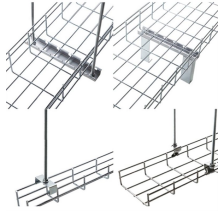

Submit your requirements or design draft to us, and we'll provide a free design and deliver a high-quality prototype in just 15 days - ensuring your project stays on schedule with speed and precision.

The distribution junction box plays a crucial role in various applications, including solar and wind energy sites, industrial factories, and temporary construction sites, ensuring the reliability of power ...

Whether you need a portable power distribution box, a standard power box, or a custom solution, SX is your trusted partner. Invest in SX power boxes today and experience the difference in quality and ...