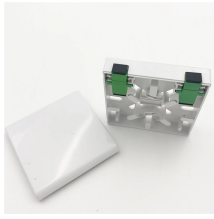

The FOTB-002 termination box features 2 input ports designed for cables up to 11 mm in diameter and 12 output ports supporting cables up to 3 mm, making it ideal for fiber distribution in compact network ...

Contact Us

For more information, pricing, or custom solutions, please contact us:

Website: <https://www.indzawo.co.za>

Email: sales@indzawo.co.za

Phone: +27 71 296 8473

Address: 22 Quantum Street, Midrand, 1685, Gauteng, South Africa

This document is for informational purposes only. Specifications subject to change without notice.