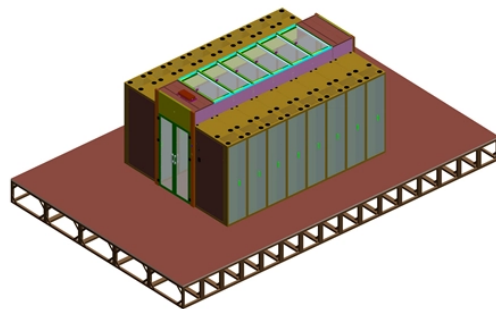

Fiber optic red light source 2 5mm to 3 8mm

Fiber optic red light source 2 5mm to 3 8mm

Discover the AFL VFI4 Visual Fault Identifier, a compact and rugged tool designed for fiber optic technicians. With a 650 nm red laser, 10 km range, and universal connector compatibility, it quickly ...

The Precision Coupled Visual Fault Locator (PCVFL) is a light-weight, hand-held tool used to quickly troubleshoot faults in the continuity of both single mode and multi-mode fibers, especially at fiber ...