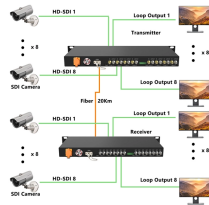

Choosing the wrong type of patch cable can cause signal loss, downtime, or higher costs. This guide explains what fiber patch cables are, their types, connector standards, where they ...