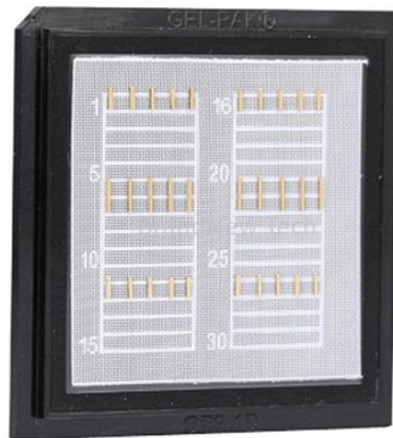

Fiber optic patch cords or pull-out boxes

Fiber optic patch cords or pull-out boxes

MTP®/MPO fiber cables can be classified from multiple perspectives, including cable structure, fiber count, polarity, fiber mode, and jacket rating. Understanding these classifications is ...

CommScope wall boxes offer efficient fiber connectivity. Easy installation, versatile sizes, and superior cable management.

It is an all-in-one cable management solution consisting of 24 retractable Cat.6a or Fiber Optic Cables that replaces conventional cable managers. Our innovative system enables 10x faster installation & ...