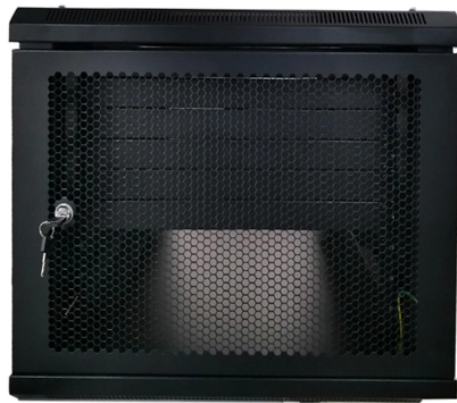

## Fiber optic junction box through the wall

## Fiber optic junction box through the wall

This Fiber-to-the-Home (FTTH) fiber optic terminal wall-mounted junction box is constructed with advanced materials to ensure durability and lightweight construction. It offers simple wall mount ...

FTTH 8-core fiber optic junction box indoor 8-port fiber optic box wall-mounted 1 in/3 out Inquire Online Satisfaction guarantee Fast delivery

6-Core FTTH Fiber Distribution Termination Box with 6 SC APC Adapters, IP65 Waterproof, Wall-Mount Enclosure for Residential/Commercial Fiber Optic Splicing & Management (with 6 APC Adapter)

A pre-assembled terminal distribution box is an ideal supporting device for the wiring between optical nodes and terminal equipment in fiber optic transmission networks.

CommScope wall boxes offer efficient fiber connectivity. Easy installation, versatile sizes, and superior cable management.