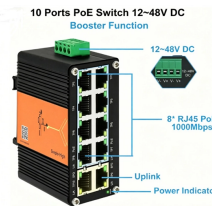

Premium Line's 24 port wall mount fiber optic box is designed for direct termination of fibers. The box includes two separate sections: one for the fusion splice trays and one for the cable routing.