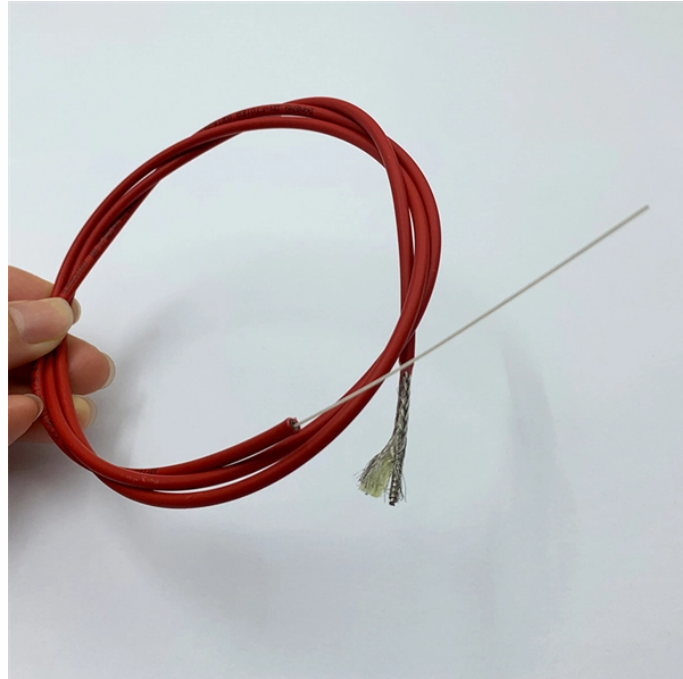

Fiber optic cable junction box overhead platform