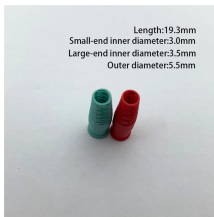

Splice-on connectors can be used for initial installation of fiber links, MAC work, or repairs to existing links to minimize downtime. Fusion splice connectors also allow for higher performance links through ...