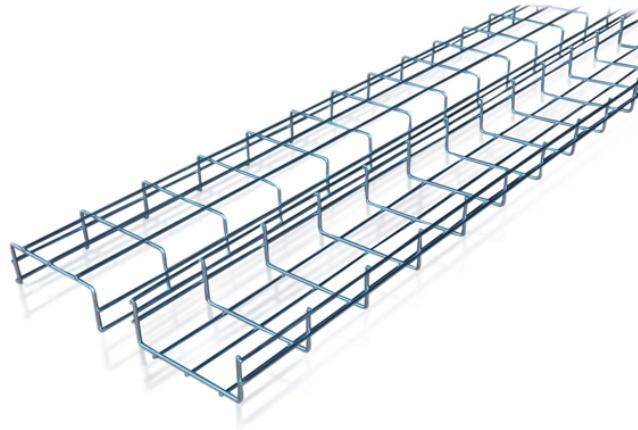

Fiber optic cable box with 2 cores

Fiber optic cable box with 2 cores

This fiber terminal box (FTB) offers 4 cable ports, provides effectively fiber management for FTTH system at the customer end.

Optical termination box for indoor usage with a capacity of two cores with SC simplex adapters, and four cores with LC duplex adapters.

4 Core FTTH Fiber Distribution Box, 4 Port Fiber Distribution Box Splitter Box, for SC, FC, E2000 Adapters Add to cart Fiber Optic Terminal Junction Box 2 Ports Fiber Panel Desktop Box for FTTH, ...

Have any questions? Talk with us directly using LiveChat.

The 2 Core Fiber Optic Distribution Box serves as a termination ...

The 2 port indoor fiber terminal outlet supports up to 2 SC/LC adapters, allowing installers to connect optical fibers to end-user homes in FTTH/FTTB deployments.

The 2 Cores Fiber Distribution Box (FDB-102A-1) IP-55 SC Connector PLC Splitter is a compact and rugged outdoor enclosure designed to provide a safe and secure environment for fiber ...

Our 2 core indoor fiber termination box showcases an innovative design focused on protecting your fiber connection joint. Its sliding cover mechanism offers exceptional shielding against potential damage, ...