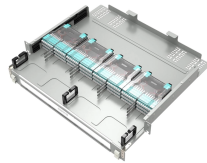

A compact wall box for fiber optics with pre-assembled Multimode OM4 SC adapters and pigtails. Both the lid and the adapter plate may be removed, making simple access for working in the box.

OTRANS manufactures cable distribution products for network wire management, includes optical fiber distribution frame, rack mount fiber optic patch panel, wall mount fiber patch panel, fiber cable copper ...

CommScope wall boxes offer efficient fiber connectivity. Easy installation, versatile sizes, and superior cable management.

Fiber is the general name for certain carbohydrates -- usually parts of vegetables, plants, and grains -- that the body can't fully digest. While fiber isn't broken down and absorbed like...

Plugsters wall mount optical termination enclosures and distribution boxes include solutions for patch cable interconnection or a combination of splicing and patching. We separate these products into ...