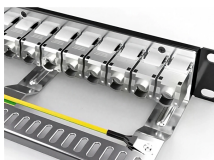

## Fiber distribution box wall fixing

Whether it's in a small residential unit or a multi-level commercial facility, this wall mount solution offers a low-investment, high-reliability approach to fiber distribution.

A compact wall box for fiber optics with pre-assembled Multimode OM4 SC adapters and pigtails. Both the lid and the adapter plate may be removed, making simple access for working in the box.

OTRANS manufactures cable distribution products for network wire management, includes optical fiber distribution frame, rack mount fiber optic patch panel, wall mount fiber patch panel, fiber cable copper ...