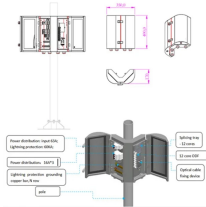

Equipped with all-fiber ports, Aggregation Series Switches deliver up to 25 Gbps. With features such as Static Routing, DHCP Server, ACL, IGMP Snooping, STP, LAG, and centralized cloud management, ...