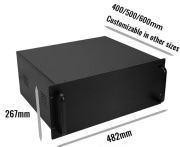

## Fiber Optic Switch 1000

Latching units maintain the connection state with or without power. Non-Latching units will switch to port A with power loss and remain in A when power is restored.

This switch provides 8-port 10/100/1000M RJ45 and 2-port 1000M SFP fiber ports. Users may need to use different SFP modules, such as 1000Base-T, 1000Base-SX, 1000Base-LX.

This switch provides 8-port 10/100/1000M RJ45 and 2-port 1000M SFP fiber ports. ...

These switches are built using mature and highly reliable MEMS technology, achieving a low insertion loss and high channel isolation. The FOS-1000 fiber optic switches have been tested over millions of ...