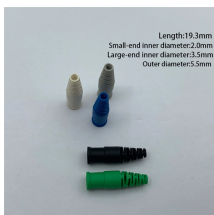

The 144 cores dome type fiber optic splice closure come with 2 inlets and 4 outlets, which is including 6 splice trays, each accommodating 24 fibers. The fiber optic joint box body is crafted from reinforced ...

This horizontal fiber optic splice enclosure is used for fiber optic cable splicing. It has -40°C temperature rating, and is suitable for outdoor aerial hung, and wall mount applications.

Fiber splice horizontal enclosure includes 6 trays and accommodates up to 144 fiber cables for outdoor use. Rated IP68 for protection from dust and water up to 1.5 m.

Fiber splice horizontal enclosure includes 6 trays and accommodates up to 144 ...

This horizontal fiber optic splice enclosure is used for fiber optic cable splicing. It ...

The product comes with one pre-installed 36-fiber splice tray and supports up to 4 trays, enabling a maximum splice capacity of 144 fibers. It features 1 oval port and 4 round ports compatible with loose ...