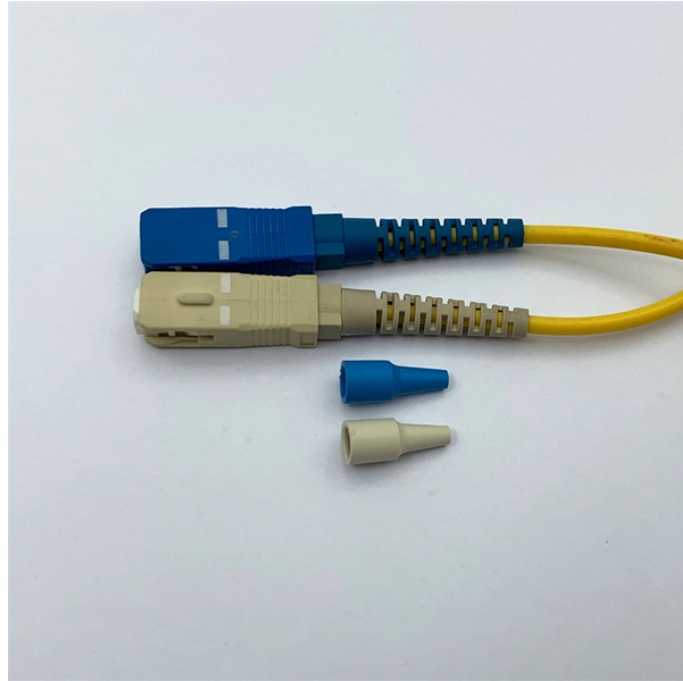

Fiber Optic Distribution Box Cable Replacement

Fiber Optic Distribution Box Cable Replacement

Explore key factors in selecting a fiber distribution box (FDB) including capacity, materials, IP ratings, and deployment scenarios. Ideal for FTTH, PON, and enterprise networks.

Efficiently manage your network with our reliable fiber optic distribution cabinet solutions.

The drop cable comes into this box and goes into a fiber coupler with the other side connecting to a indoor cable. So this time if the cable was to be damaged again I would be able to ...

Premium-Line FTTH distribution box is aim designed for multi-purpose applications in FTTH projects, the dual layer design supports direct termination, and also FTTH distributions via mini splitter built in, ...