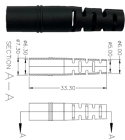

Discover high-performance fiber optic network interface cards for servers and desktops. Find single and dual port SFP+ adapters with reliable connectivity.