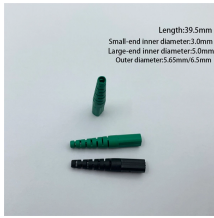

Features of New Era Distribution Boxes

Omni-channel retailing is a popular strategy in a new retailing era when digitalization, social media, big data and other emerging technologies (e.g., Artificial Intelligence (AI), virtual reality ...