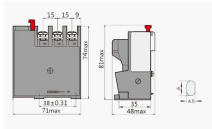

FTTR is an advanced version of fiber optic technology. It comprises the laying of optical fibers to remote nodes to ensure an entire home or even a building gets access to the robust ...

Contact Us

For more information, pricing, or custom solutions, please contact us:

Website: <https://www.indzawo.co.za>

Email: sales@indzawo.co.za

Phone: +27 71 296 8473

Address: 22 Quantum Street, Midrand, 1685, Gauteng, South Africa

This document is for informational purposes only. Specifications subject to change without notice.