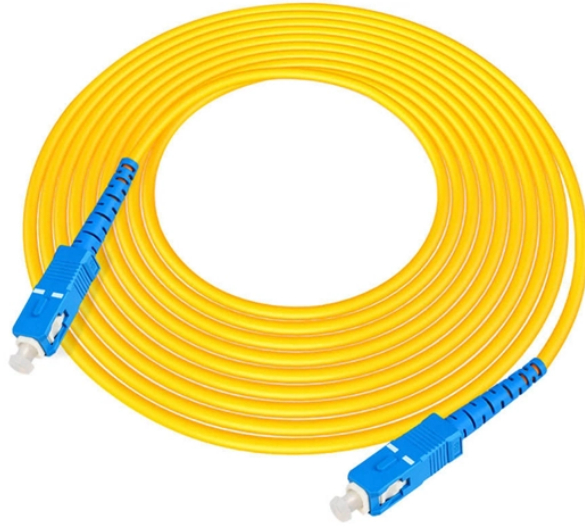

FTTR Router Fiber Optic Version

FTTR Router Fiber Optic Version

FTTR is an advanced version of fiber optic technology. It comprises the laying of optical fibers to remote nodes to ensure an entire home or even a ...

Enter FTTR (Fiber to the Room) — a next-generation home networking standard that extends optical fiber directly into each room, offering ...

Huawei's fiber to the room (FTTR) solution extends fibers to rooms and provides various gigabit Wi-Fi 6 master/slave FTTR units, all-optical components, and optical cable construction tools, enabling users ...

Enter FTTR (Fiber to the Room) — a next-generation home networking standard that extends optical fiber directly into each room, offering unmatched speed, stability, and coverage.

FTTR (Fiber to the Room) is a new type of architecture in PON systems that can provide a real full-house fiber coverage by bringing fiber directly to every room or every apartment in an ...

Fiber to the Room (FTTR) is a possible solution to issues with indoor connectivity. Demands for high bandwidth, high bit rates in both directions, low latency, and service reliability are constantly growing.