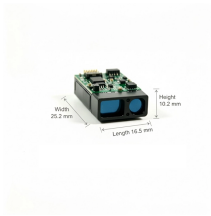

Discover high-quality Cable Tray Systems at CableOrganizer. Organize and protect your cables with durable, reliable solutions for any setup. Shop now!