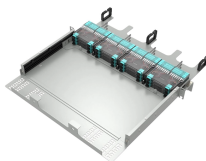

Essential guide to explosion proof Cable Trays in Chemical Plants. Learn about tray zoning, materials, design, installation, & safety for hazardous ...

A massive, fiery explosion at a house in Queens sent several New York City police officers flying through the air as they were responding to a call of a man inside armed with a knife ...