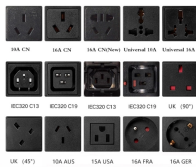

Cable trays and baskets are designed to help support and route cable bundles in an organized manner along ceilings or walls. Shop for cable tray systems now.