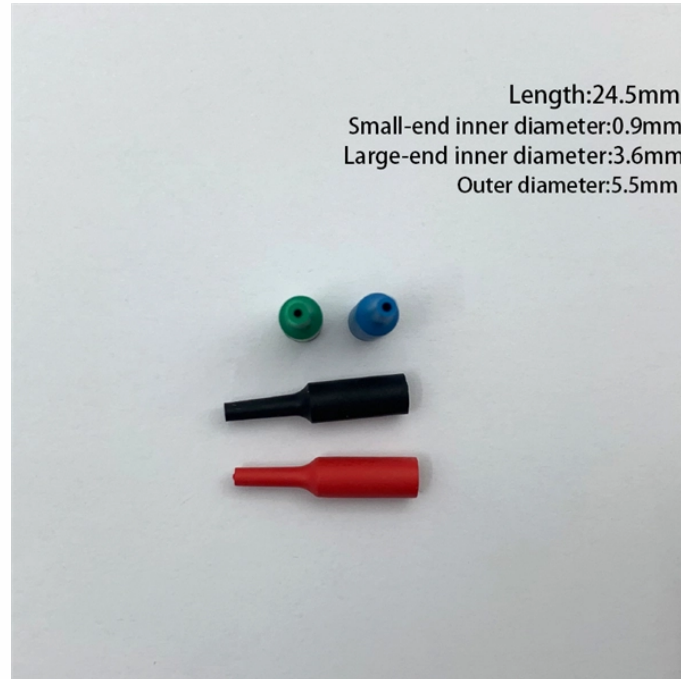

Explosion-proof cable trays are available at discounted prices