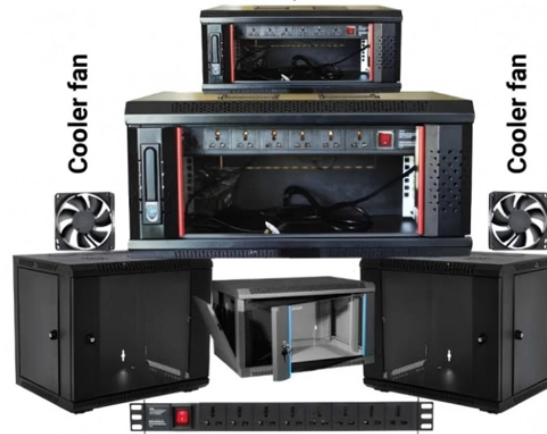

European drawer-type electrical control box price quote

Wall Mount Cabinet Server Racks

Glass Door,Cam Lock

European drawer-type electrical control box price quote

Methane gas cogeneration plant with 230 kW of electrical power, with heat recovery for paint-curing oven and replacement of press brake with integrated welding unit.

With our wide selection of enclosure types, including freestanding carbon steel enclosures, pushbutton enclosures, modular enclosures, HMI enclosures, PVC consoles, stainless steel junction boxes, and ...

Find your din rail electrical enclosure easily amongst the 35 products from the leading brands (TAKACHI, Romutec, Hensel, ...) on DirectIndustry, the industry specialist for your professional ...

The electric valve drawer control box is designed for operating electric valve parts and actuators. It facilitates either separate or centralized control of electric valves within a system.