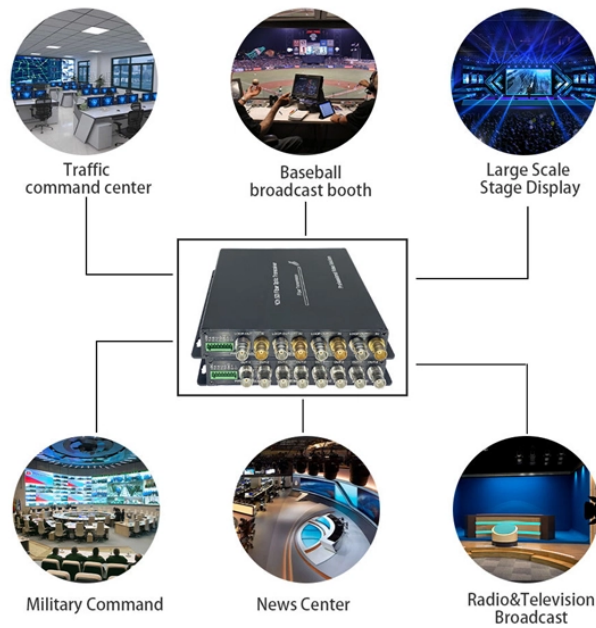

Estonian air-cooled SFP switch

Estonian air-cooled SFP switch

The Helmholz SFP transceiver modules are intended for use in Helmholz FLEXtra switches, but can also be used in other switches with a compatible SFP port. The modules support an Ethernet ...

They run considerably (like 10 degrees C) cooler than all my other ones. Highly recommend these though they are expensive.

Featuring multi-mode fiber optic ports, each supporting up to 25G Ethernet, this switch undergoes rigorous testing at Amphenol's state-of-the-art communications testing center.

The UniFi Aggregation Switch is a managed Layer 2 switch with eight 10G SFP+ ports. Featuring a compact 4.7" depth and fanless design, it supports high-bandwidth links to provide link aggregation ...

MikroTik are working on them, and the switch will definitely gain these powers somewhere down the track, but with MikroTik it could be two months or two years away and there's just no way to know.

The LevelOne GEL-1061 is an intelligent 10-Port L2 managed gigabit switch with 8 RJ45 ports and 2 SFP fiber slots, designed for enterprise or large workgroups connectivity applications with the non ...