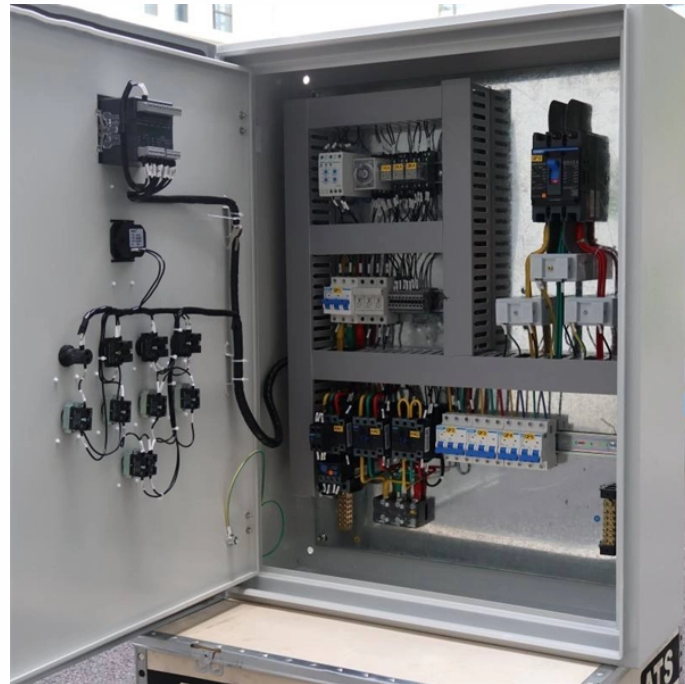

### Overview

Register your engine to access parts and service content. With Perkins Electronic Service Tool (EST), you can diagnose engine fault codes yourself. EST is comprised of a hardware and software interface kit, which a user can use to communicate with Perkins 2300/2800 electronic engines (FG Wilson 300 750 KVA range) and FG. Perkins EST Interface compatible with 2018A Perkins EST diagnostic software, Perkins EST Diagnostic Adapter without Bluetooth, Perkins Electronic Service Tool Communicate with Perkins EST for Perkins truck diagnosis till 2020. This communication is established via a J1939 data link. All in all, the PERKINS EST interface provides the user with an effective. EST is comprised of a hardware and software PERKINS EST Diagnostic Adapter.

## Est interface

EST is comprised of a hardware and software EST is comprised of a hardware and software interface kit, which a user can use to communicate with Perkins 2300/2800 electronic engines (FG Wilson 300 ...