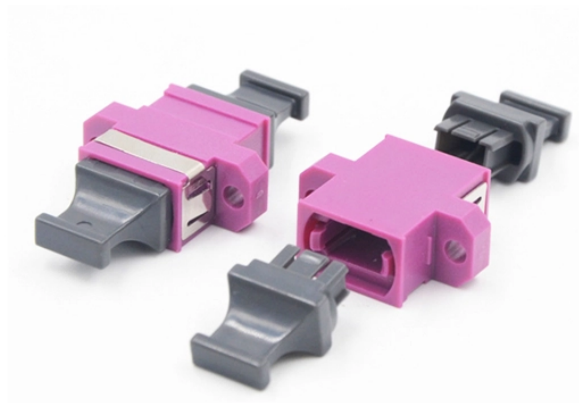

## Essential Cable Tray Accessories for Electricians

## Essential Cable Tray Accessories for Electricians

These are the most corrosion-resistant tray systems we offer for routing cable and hose in configurations such as curves, slopes, and tees. Cut, bend, and connect the wire mesh trays.

Cable Tray Washer Kit, Steel (50 Pack) Cable Tray Splicer, Washer Kit, Material: Carbon Steel, Finish: Electroplated Zinc, Package of 50

Explore a detailed guide to cable tray accessories and understand their uses in ensuring safety, stability, and efficiency in electrical system installations.

Cable tray accessories including light, medium, and heavy duty cable tray. Durable cable tray widths from 50mm to 150mm for all installations.

Cable ladder trays and accessories are essential components for organizing and supporting heavy cable runs in telecom, broadband, and electrical installations. Built for strength, durability, and versatility, ...