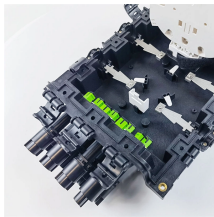

Enterprise Switch Self-operated PoE

Lantronix enterprise PoE switches support IP phones, wireless access points, and powered devices. Available in low- and high-density port counts with managed and unmanaged options.

Streamline your network with NETGEAR PoE switches that deliver power and data over one cable. Choose from managed and unmanaged switches for any setup. Shop now.