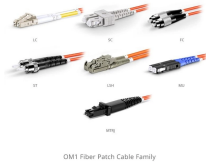

Pre-assembled and tested, it arrives ready to deploy, slashing installation time and costs by up to 40%. Ideal for factories & warehouses, remote telecom sites, ...