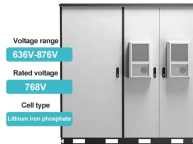

* Utah, are you ready for the heat? The weather is warming up fast, and the last thing you want is for your A/C to take a "vacation" right when you need it most! ☐☐ Regular maintenance is the #1 way to ...

Gov. Spencer Cox, legislative leadership and Rocky Mountain Power announced Utah's first major energy agreement under the state's landmark 2025 large-load legislation. The move marks a ...