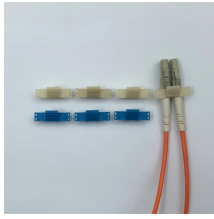

Space shuttle, partially reusable rocket-launched vehicle designed to go into orbit around Earth, to transport people and cargo to and from orbiting spacecraft, and to glide to a runway landing ...

It was the fourth human spaceflight program carried out by the United States and NASA. The Space Shuttle, officially known as the Space Transportation System (STS), was the first ...

Ceramic Fuse | MSC Direct offers quality Ceramic Fuse at a great value. Find premium products to last a lifetime!

Contact Us

For more information, pricing, or custom solutions, please contact us:

Website: <https://www.indzawo.co.za>

Email: sales@indzawo.co.za

Phone: +27 71 296 8473

Address: 22 Quantum Street, Midrand, 1685, Gauteng, South Africa

This document is for informational purposes only. Specifications subject to change without notice.