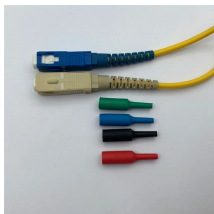

FRP Cable Ladder / FRP Cable Tray ACEON ® offer an extensive selection of FRP/GRP Cable Ladder & FRP Cable Tray in Malaysia and Indonesia.

Plastic FRP or GRP Cable Tray and Cable Ladder supplier in Singapore. It is a type of Cable Support System made of Fibreglass and are Flame Retardant, Halogen Free and UV resistant which are ...

A Cable Tray is a type of structural system that comprises a series of interconnected metal or non-metallic trays that help support and organize electrical cables and wires.

It also exhibits excellent corrosion resistance, making it suitable for applications in harsh environments. The properties of FRP can be tailored by adjusting the type, amount, and orientation of ...

FRP Cable Trays. • Easy to assemble on-site and no special tools needed. • Durable & robust design
• Light weight. • High loading capacity.

Tools & Home Improvement for Sale - Shop Cable Tray Ladder Type with best deals at Lazada PH Lowest Prices Vouchers Cash on Delivery Easy Shopping!

FRP Cable Trays are non-metallic support systems for routing electrical and data cables in industrial and commercial facilities. Made of fiberglass-reinforced plastic, FRP trays are extremely corrosion ...