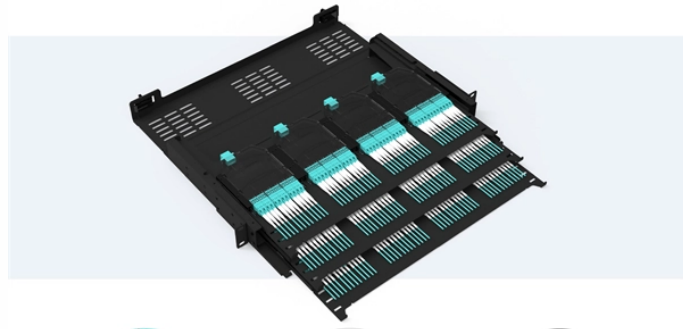

## East Africa Cable Tray with Partitions

### Pre-Terminated Patch Panel

- Standard 19" width
- Max 144 fibers in 1U
- Ultra-High Density Ready

Dual-rail, easy install & maintain

Lightweight ABS MPO cassette

Premium sheet metal with matte coating

## East Africa Cable Tray with Partitions

We extend our reliable deliveries across East Africa, serving regions like Juba in South Sudan, Kampala in Uganda, Dar es Salaam in Tanzania, and Kigali in Rwanda.

This diagram illustrates the permissible uniformly distributed loads applied to multiple supports. They comply with IEC 61537 with connection in the centre of the span and the end span = 0,8 x the span.