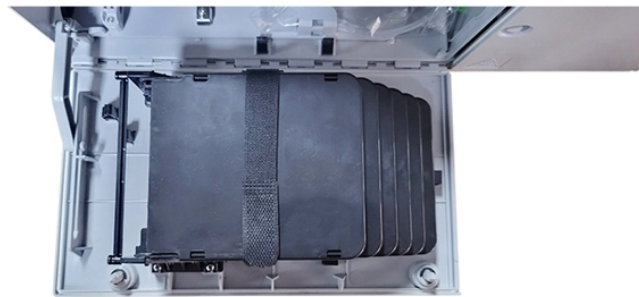

Dutch quote for butterfly-shaped single-mode optical cable

Overview

GJXH fiber optic cable is an indoor optical cable specially developed for FTTH (Fiber to the Home). The optical fiber core is located in the center of the cable body, two reinforcing cores are placed on both sides, and the outer layer is enveloped and sheathed to form a cable. These are used to provide links to protocols such as FTTH, FDDI, 10 Gigabit Ethernet, ATM. Briticom ® offers Armoured Butterfly-Shaped. Here are some key areas where butterfly cables shine: Data Centers and Networking: Butterfly cables are ideal for high-density data centers. These cables are distinguished by their unique construction, which resembles a butterfly wing when the individual fibers are spread apart. : We are China G657A2 Single Mode Butterfly Optical Fiber Cable manufacture and supplier, You can get more details with Email, you will get cheap price or factory price.