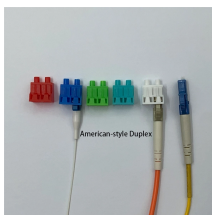

## Dutch Terminal Box 6-Chip

Integrally molded terminal bar. Available in flush mount or 1/4-20 stud mount (3/4" length). 10-32 terminals (6). 2" overall height with 3" mounting centers. 1/4" knockouts for flush mounting. Use ...

High-quality terminal boxes made of 316SS or FRP rated NEMA 4X and IP66 protection making them perfect to use in harsh and hazardous environments.

6-Terminal Style Junction Boxes Integrally molded terminal bar. Available in flush mount or 1/4-20 stud mount (3/4" length). 10-32 terminals (6). 2" overall height with 3" mounting centers. 1/4" knockouts for ...

6 Positions Dual Rows 600V 15A Barrier Screw Terminal Strip Block with Cover TB-1506 6-Pack Add to cart

Learn how to wire a terminal junction box with a helpful diagram. This step-by-step guide will ensure a successful installation.

Terminal boxes and junction boxes from Pepperl+Fuchs are designed to protect signal and power distribution networks in explosion-hazardous and challenging environments.

Integrally molded terminal bar. Available in flush mount or 1/4-20 stud mount (3/4" ...