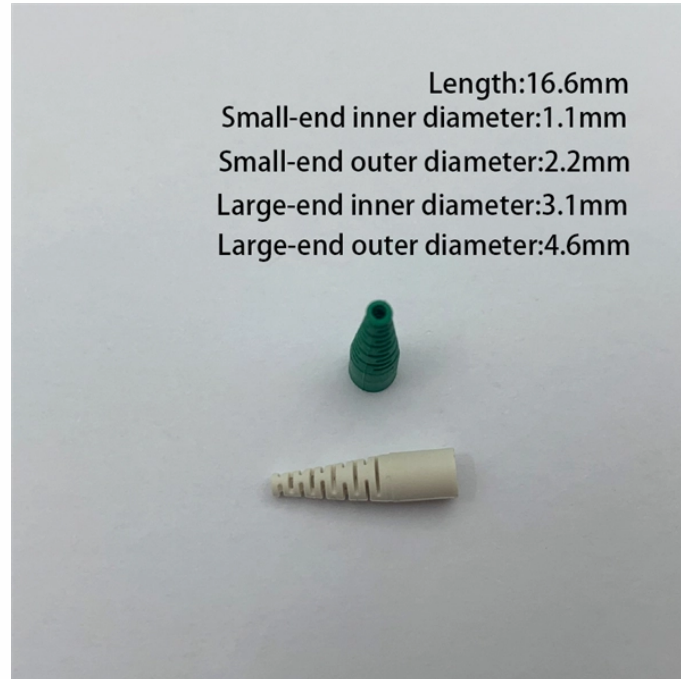

Drill-free installation of indoor electrical distribution boxes

Overview

Here's how to install an electrical box without a stud using a winged remodel box: Trace the outline of the box onto the wall. Use a keyhole or drywall saw to cut out the shape. Thread the cables into the box and secure each one. Push the box into the hole and ensure. An electrical distribution box, also known as a power distribution box, panelboard, or consumer unit, is the core of an electrical system. Covers wiring, placement, standards, and expert tips for a compliant setup. In this step-by-step tutorial, we'll cover: □ Tools you need. These booklets will assist you with understanding. This document describes the minimum requirements for the design and installation of electric conduits and pulling insulated cables. Whether it is residential buildings, commercial facilities or industrial sites, the.